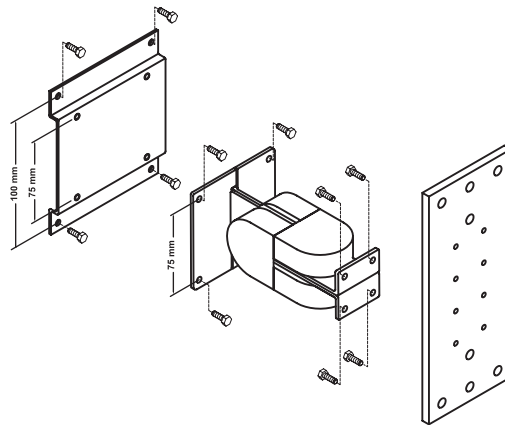

ADMNMTLCDW

- Metal and plastic construction
- Simple one-piece design

ADMNMTLCDP

- Metal and plastic construction
- Flexible pole adapter for poles up to 2.75 inches in diameter

SPECIFICATIONS

Model Numbers

- ADMNMTLCDWALCD mount, VESA compliant, wall mount, with articulating arm
- ADMNMTLCDWLCD mount, VESA compliant, wall mount
- ADMNMTLCDPLCD mount, VESA compliant, pole mount

ADMNMTLCDWA

- MaterialMetal
- Weight11.00 lbs.
- Shipping Weight11.50 lbs.
- Maximum Monitor Weight20 lbs.

*These arms may be combined or omitted, to provide installation flexibility.

ADMNMTLCDW

- MaterialMetal and plastic
- Weight8.00 lbs.
- Shipping Weight8.50 lbs.
- Maximum Monitor Weight20 lbs.

ADMNMTLCDP