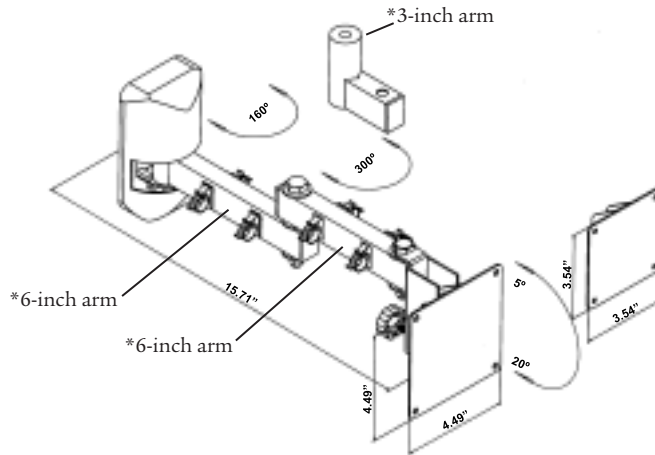

SPECIFICATIONS

Model Numbers

- ADMNMTLCDWA .....LCD mount, VESA compliant, wall mount, with articulating arm
- ADMNMTLCDW .....LCD mount, VESA compliant, wall mount
- ADMNMTLCDP .....LCD mount, VESA compliant, pole mount

ADMNMTLCDWA

- Material .....Metal
- Weight .....11.00 lbs.
- Shipping Weight .....11.50 lbs.
- Maximum Monitor Weight ....20 lbs.

*These arms may be combined or omitted, to provide installation flexibility.