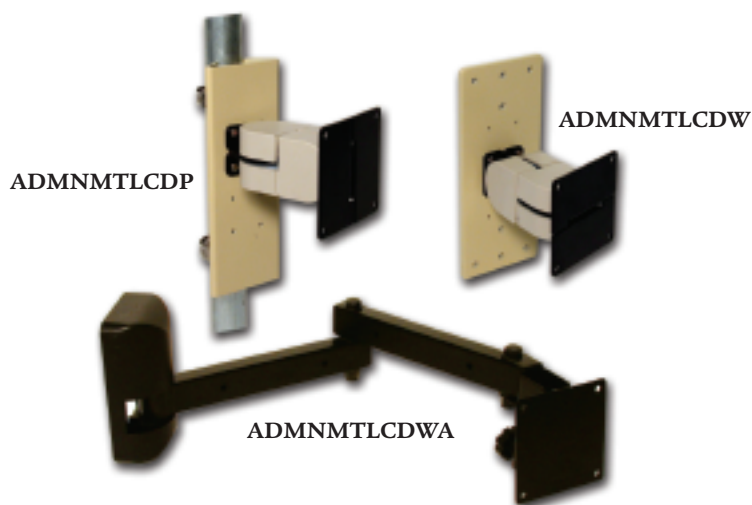

Flat Panel Monitor Mounts

American Dynamics offers flat panel monitor mounts for nearly every application. These mounts are compatible with every flat panel monitor sold by American Dynamics and all other flat panel monitors that are VESA-mount compliant. All three models will support monitors up to 20 lbs.

ADMNMTLCDWA is a wall mount that includes articulating arms which may be used together to provide easy monitor positioning and adjustment. The two included arms provide 12 inches of wall stand-off or a single arm can provide 6 inches of wall stand-off. Where minimum wall stand-off is desired, both arms may be omitted.

ADMNMTLCDW is a wall mount that has a double pivoting joint to allow vertical and horizontal monitor adjustment. It includes a wall bracket and adjustment bolts for tensioning of the pivot.

ADMNMTLCDP is a pole mount that uses the same double pivoting joint as the **ADMNMTLCDW** mount but includes a pole adapter and clamps to allow easy monitor positioning.

FEATURES

ADMNMTLCDWA

- Black metal construction with plastic wall-mount cover included
- Cable management provided by clips on both sides of monitor mount
- Adjustable arms provide quick and easy monitor positioning
- Two VESA plates included for attachment to nearly all flat panel monitors
- Viewing angle is easily adjusted